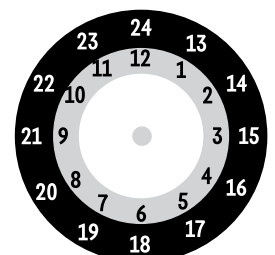

58 ▶ Saturday

Hillsborough ▶ Wharnccliffe Side

Hillsborough, Interchange	1055	1308	1518	1732
Wadsley, Worrall Rd/Dykewood Dr	1103	1316	1526	1740
Middlewood, Middlewood Rd/Winn Gdns	1107	1320	1530	1744
Oughtibridge, Langsett Rd North/Millennium Green	1111	1324	1534	1748
Oughtibridge, Crag View Cres/Bedford Rd	1113	1326	1536	1750
Wharnccliffe Side, Carlton Rise/Broom Royd	1120	1333	1543	1757

58 ▶ Saturday

Wharnccliffe Side ▶ Hillsborough

Wharnccliffe Side, Carlton Rise/Broom Royd	0909	1122	1335	1545
Oughtibridge, Crag View Cres/Bedford Rd	0917	1129	1342	1552
Oughtibridge, Low Rd/Station Ln	0920	1131	1344	1554
Middlewood, Middlewood Rd/Winn Gdns	0924	1135	1348	1558
Wadsley, Worrall Rd/Dykewood Dr	0929	1139	1352	1601
Hillsborough, Interchange	0937	1147	1400	1609

No Service Sunday

The information shown is correct at the time of production and is subject to change.

24 hour clock

24 hour clock

Throughout South Yorkshire our timetables use the 24 hour clock to avoid confusion between am and pm times.

For example:

9.00am is shown as 0900

2.15pm is shown as 1415

10.25pm is shown as 2225

24 hour times

12 hour times