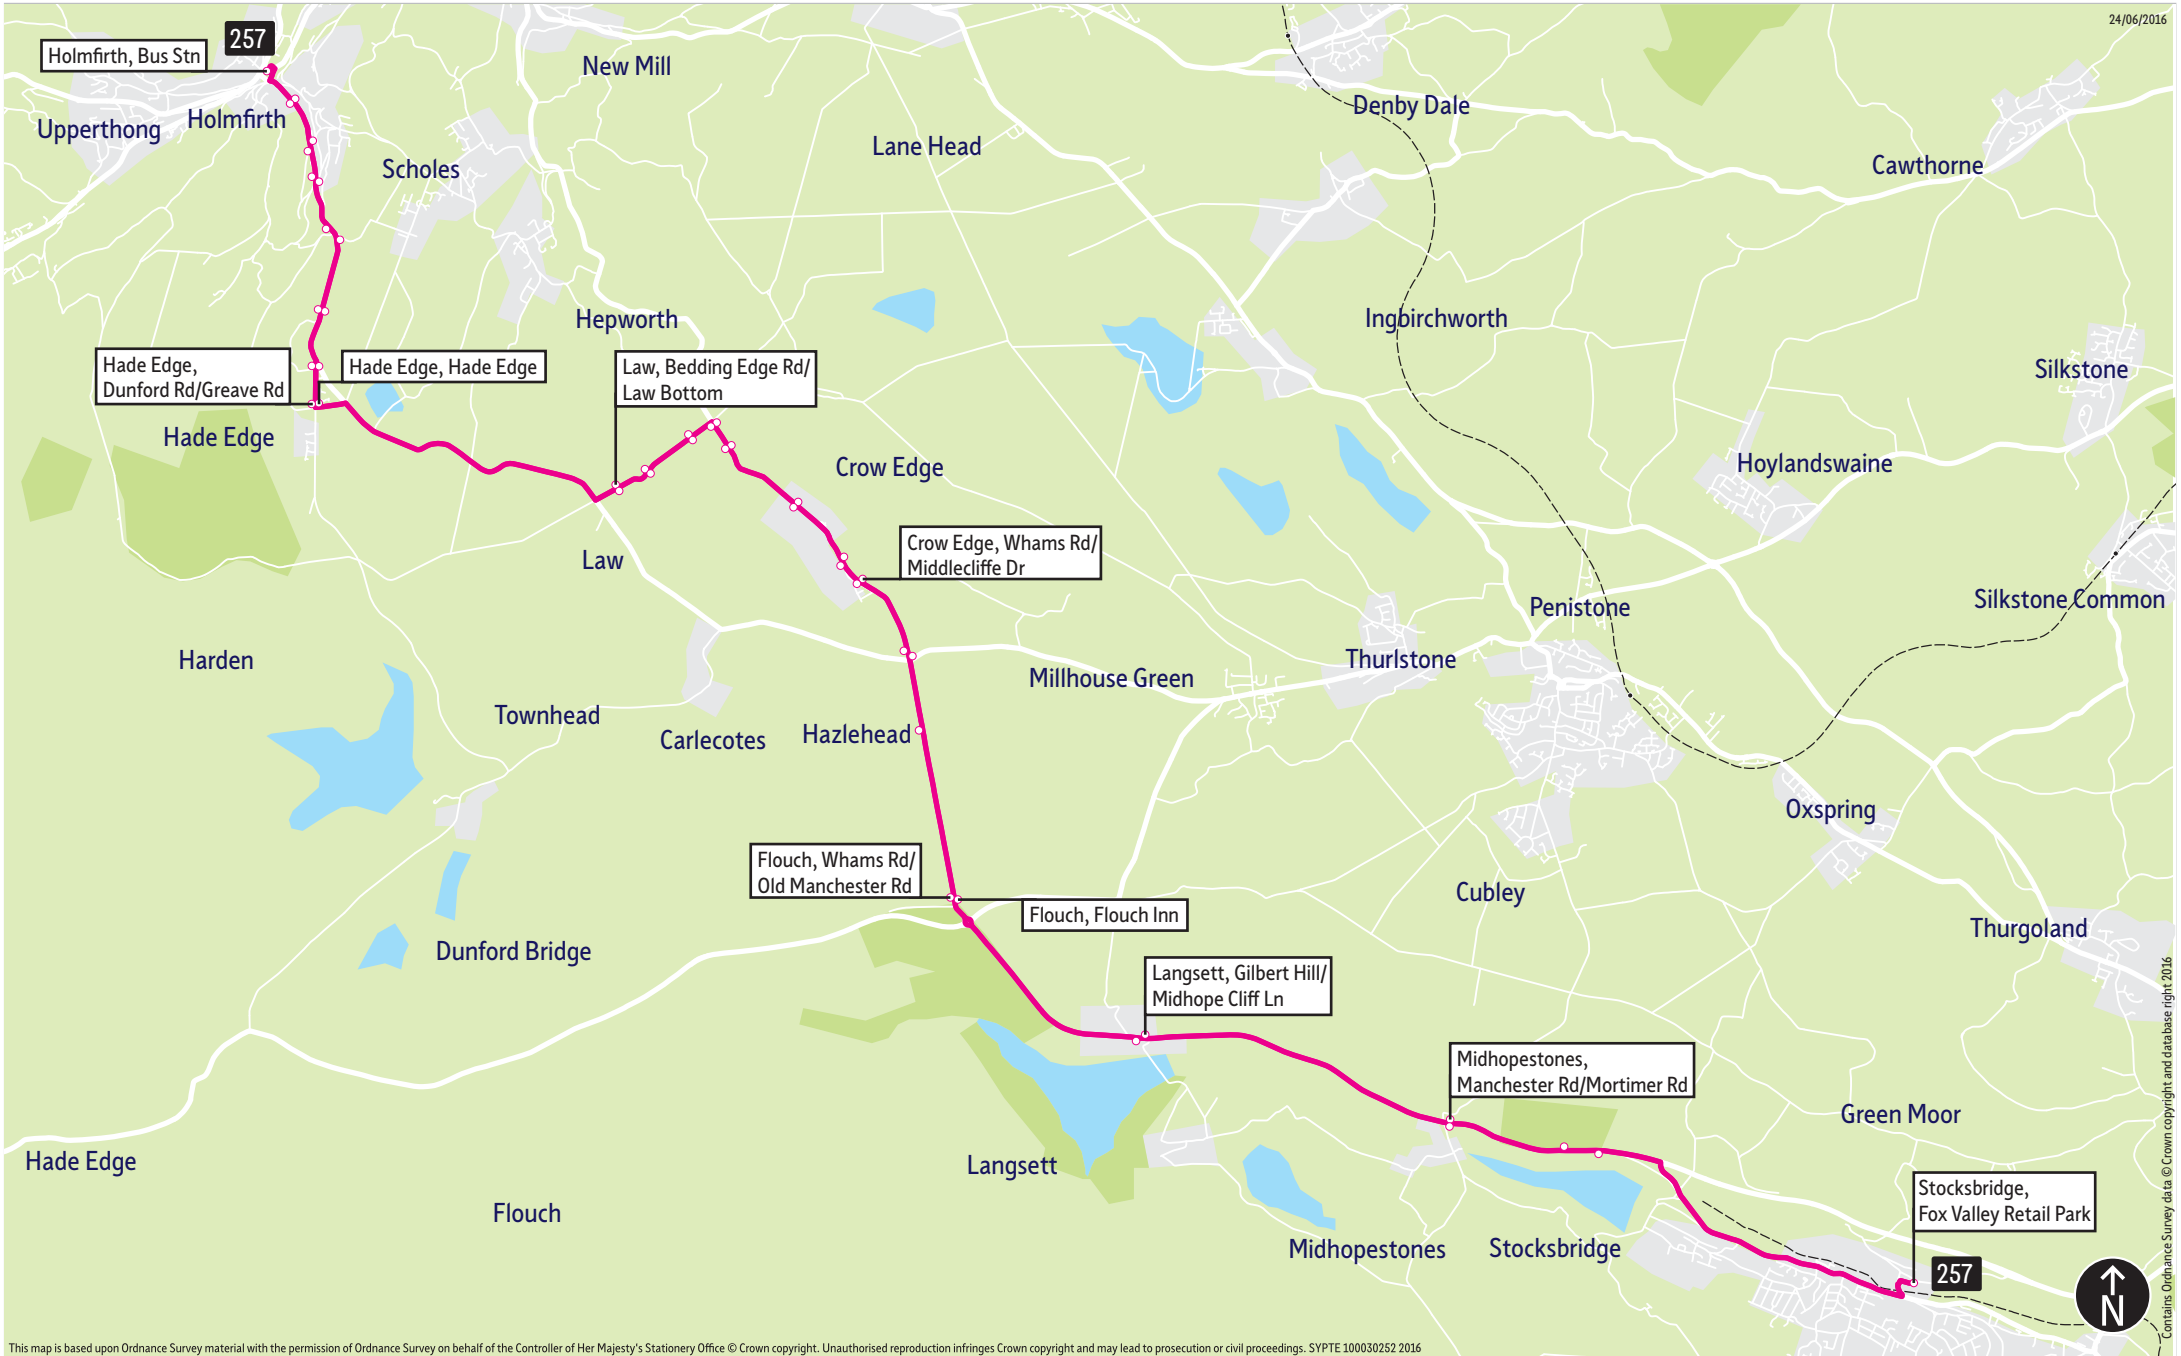

Bus route map for service 257

24/06/2016

- = Terminus point
- = Public transport
- = Shopping area
- = Bus route & stops
- = Rail line & station
- = Tram route & stop

Contains Ordnance Survey data © Crown copyright and database right 2016