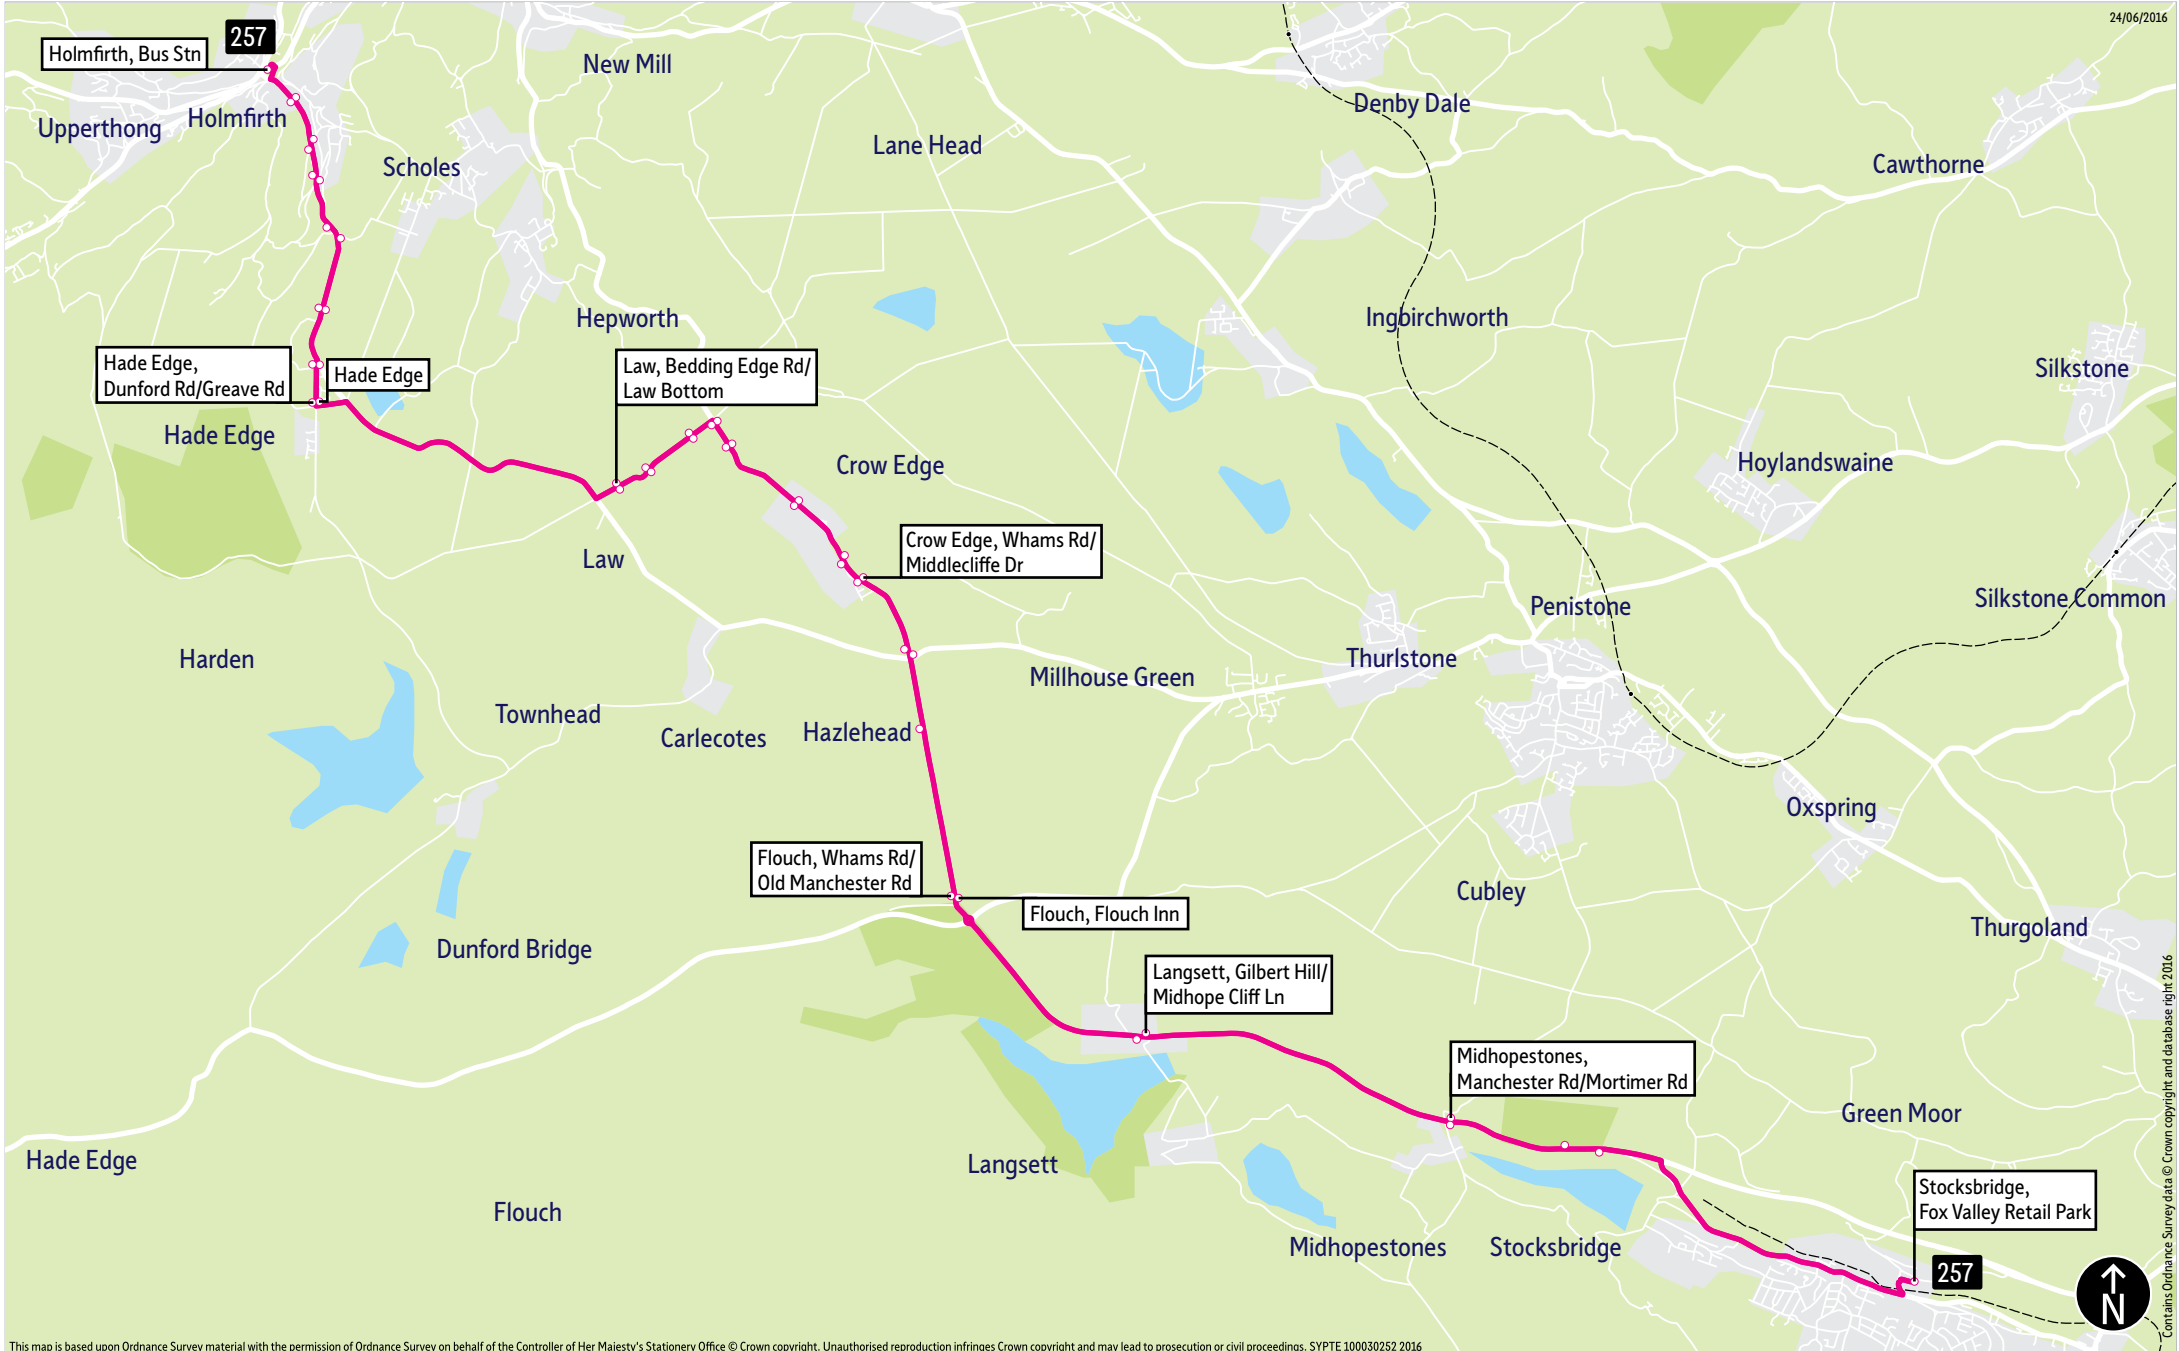

Bus route map for service 257

24/06/2016

- = Terminus point
- = Public transport
- = Shopping area
- = Bus route & stops
- = Rail line & station
- = Tram route & stop

Contains Ordnance Survey data © Crown copyright and database right 2016