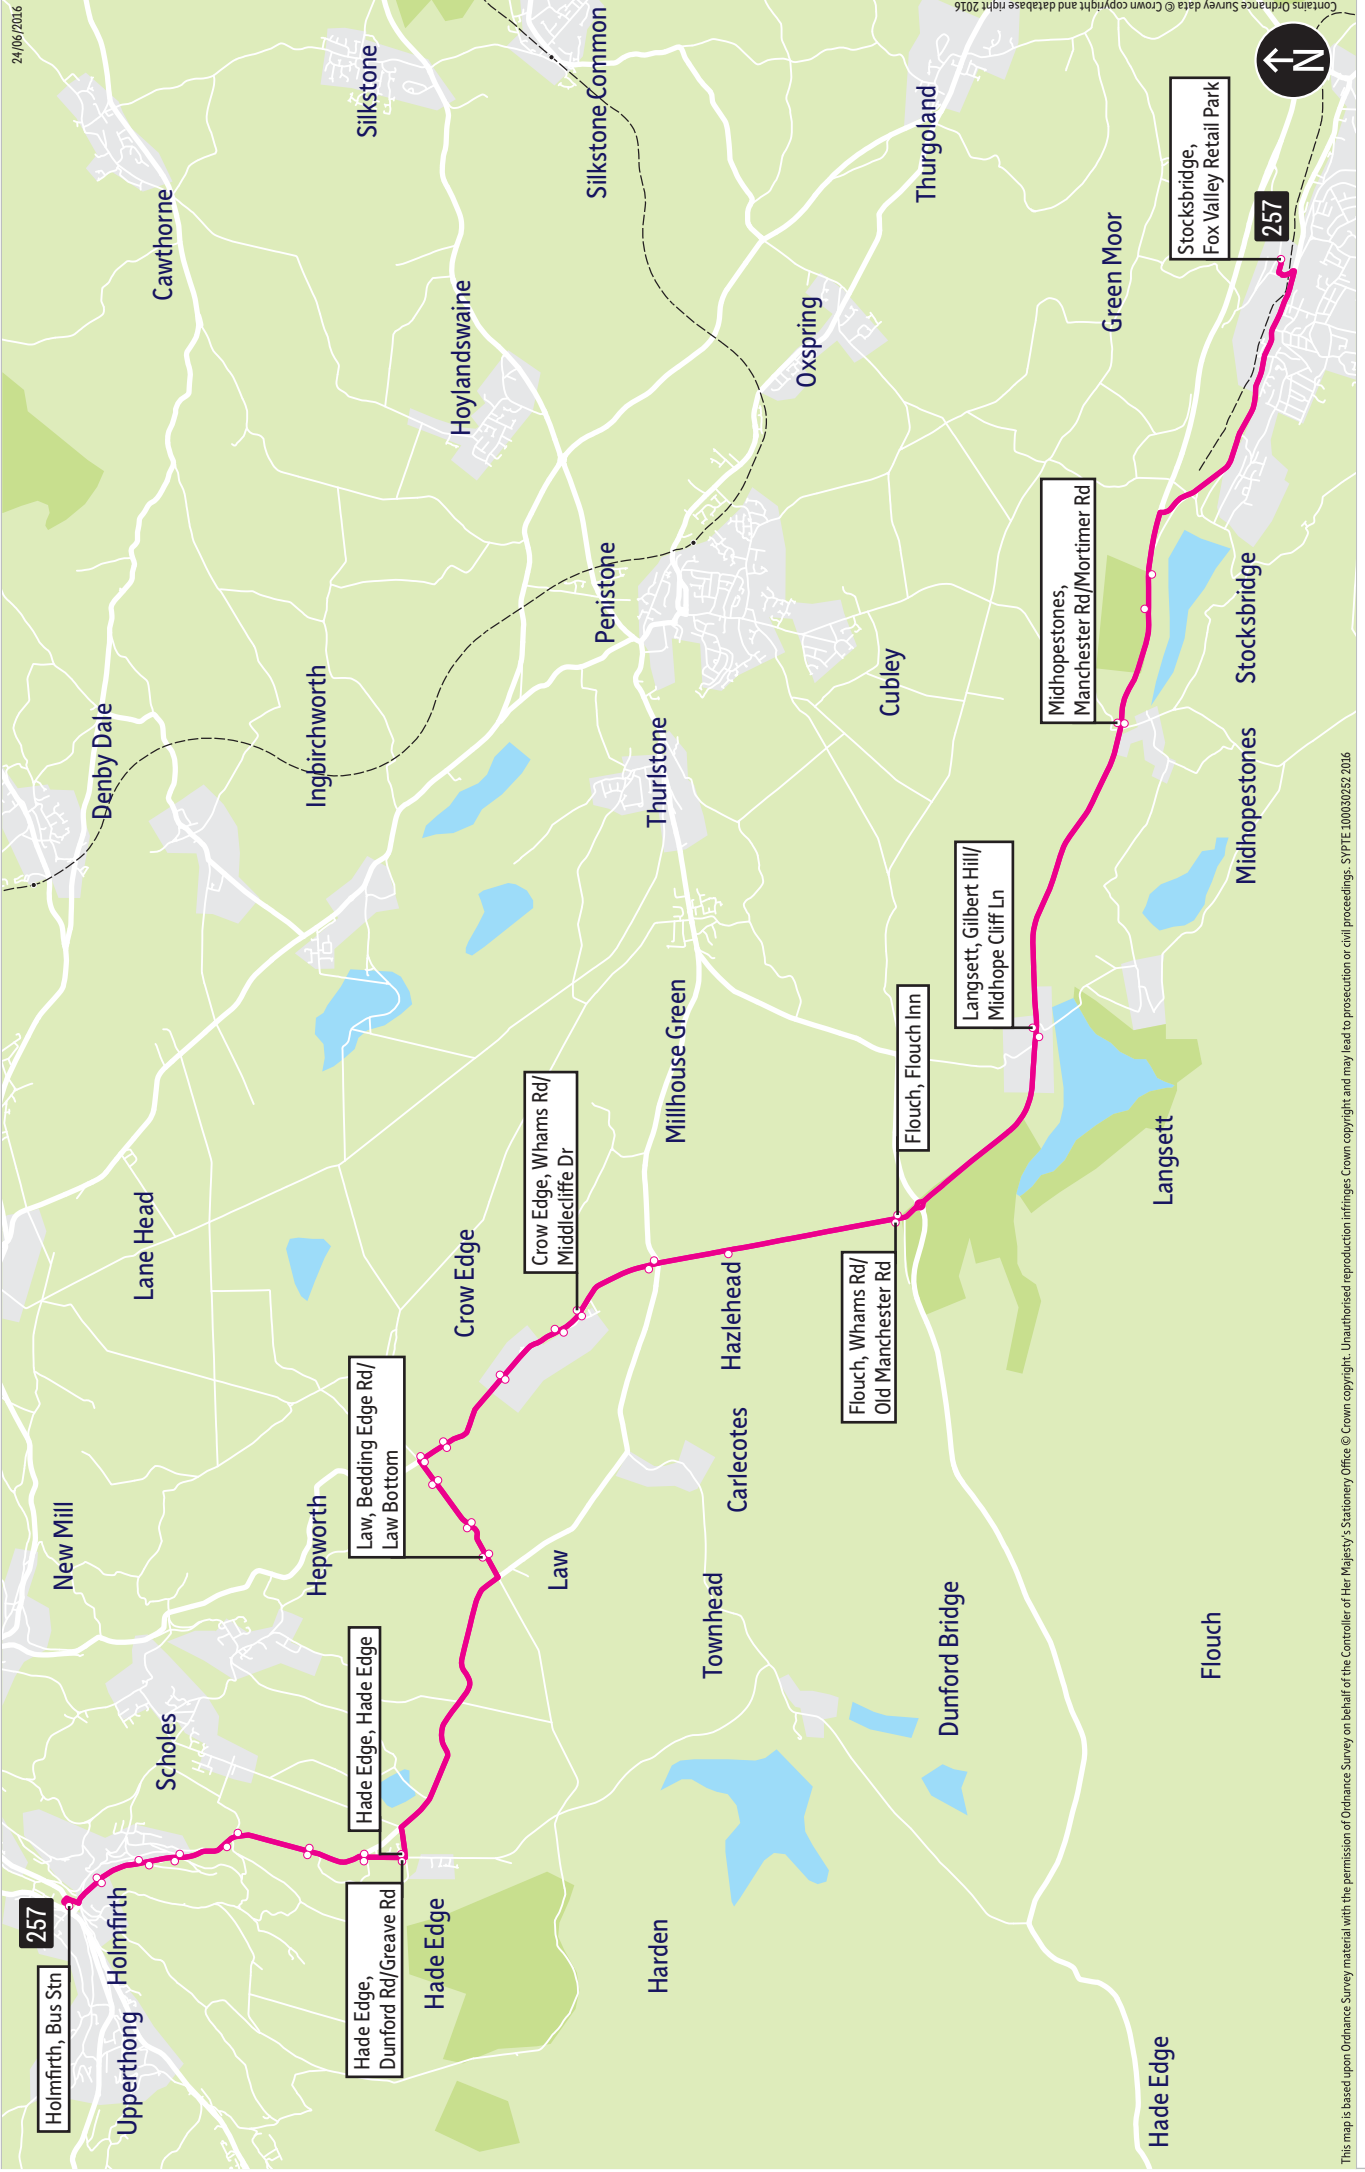

Bus route map for service 257

24/06/2016

- = Terminus point
- = Public transport
- = Shopping area
- = Bus route & stops
- = Rail line & station
- = Tram route & stop